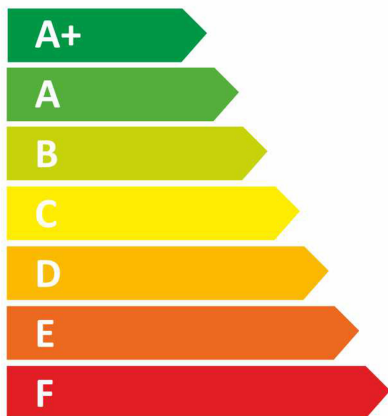

ENERG

енергия · ενεργεια

TESY

HPWH 3.1 200 U 01 S

Two icons showing sound power level: a speaker inside a house and a house with a speaker. The first icon is labeled 56 dB and the second is labeled 63 dB.

- 977
- 822
- 702

kWh/annum

2017

812/2013