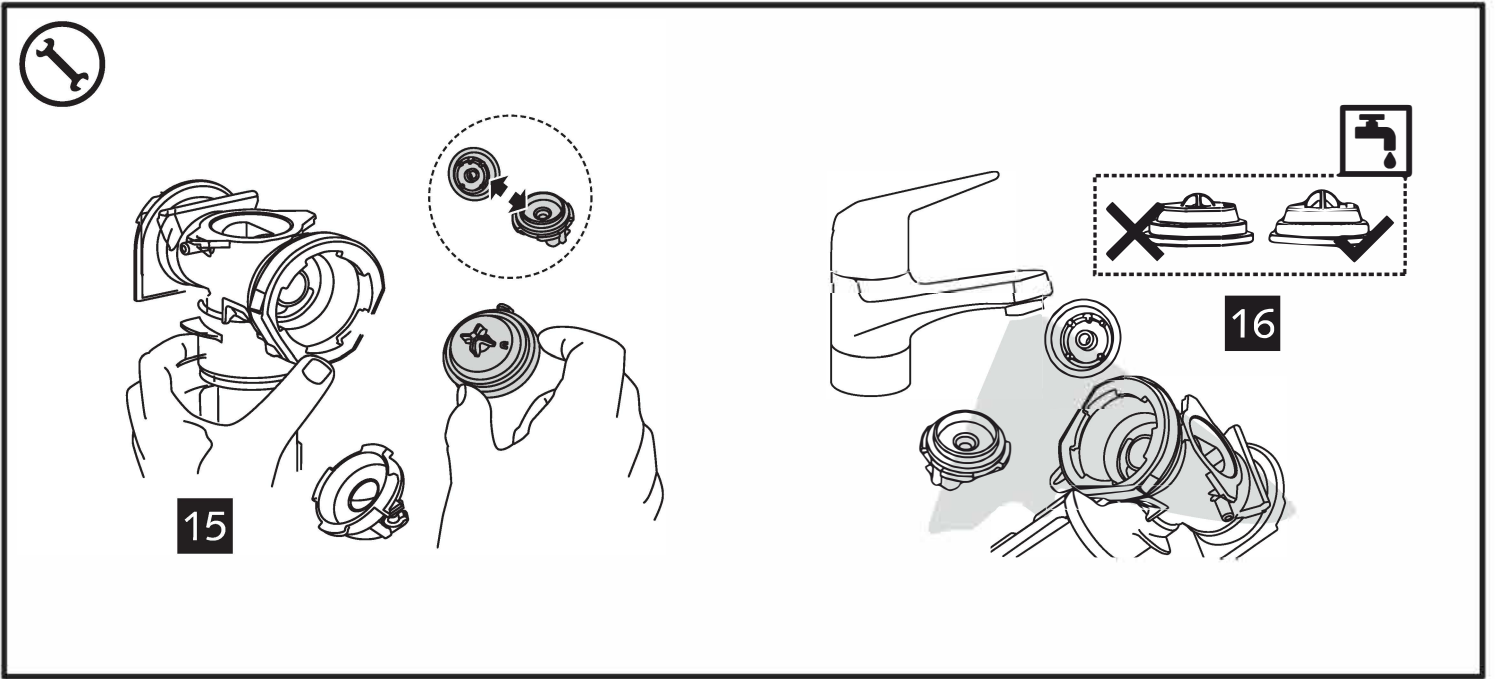

www.axa-shop.ro

www.axa-shop.ro