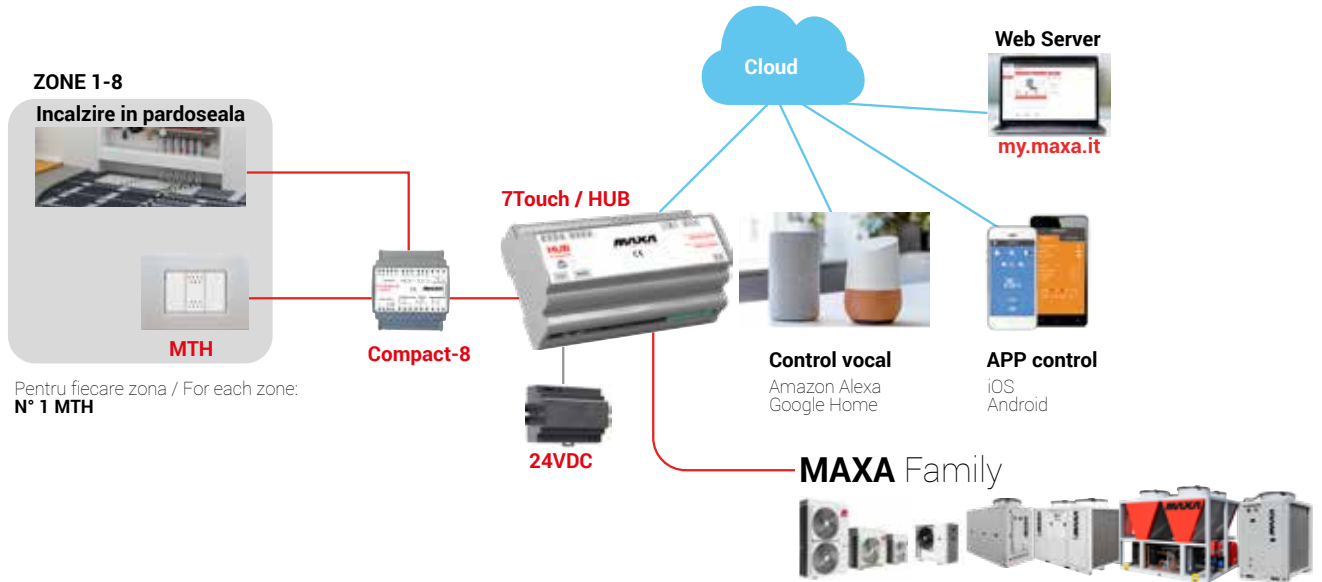

KIT Hub incalzire in pardoseala

KIT 7Touch incalzire in pardoseala