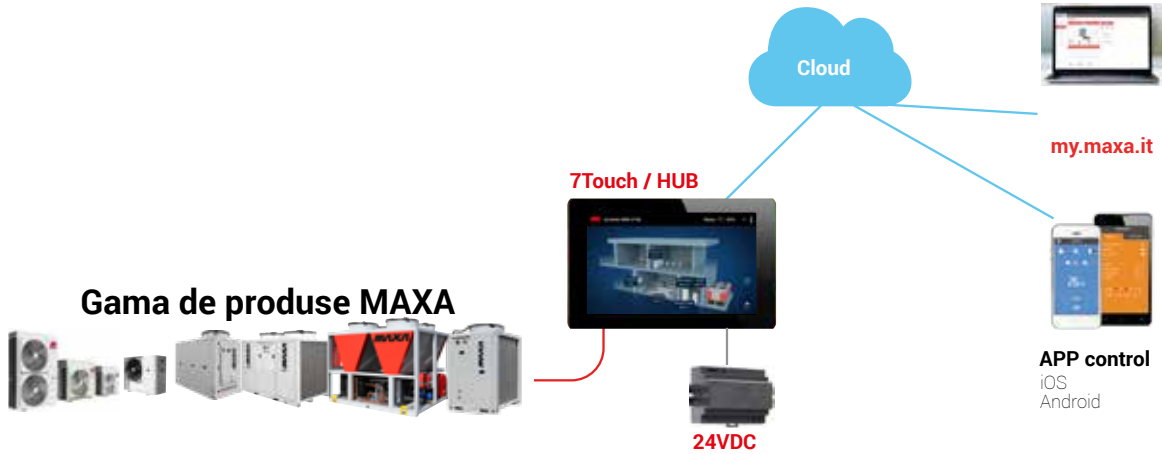

Tipuri de instalatii Plant examples

KIT 7Touch