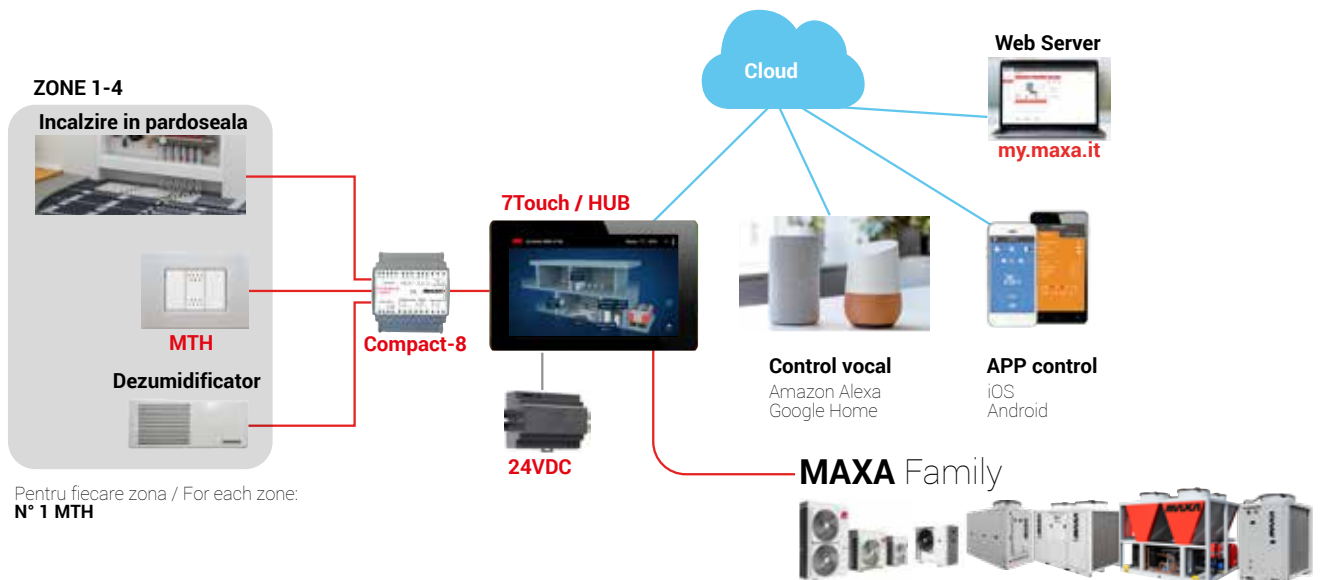

Tipuri de instalatii Plant examples

KIT 7Touch

KIT Hub incalzire in pardoseala

KIT 7Touch incalzire in pardoseala